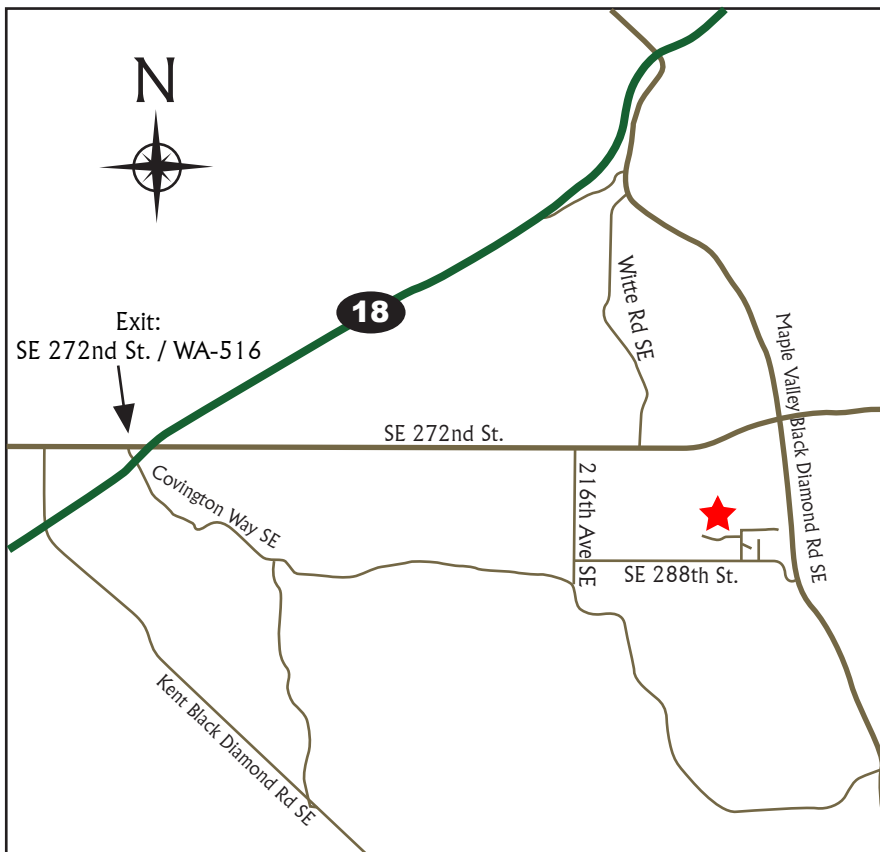

Directions To: Sawyer Crest

From I-405 Southbound

- START** **1:** Start by traveling Southbound on I-405 take exit 2a onto Hwy 167 toward Kent/Auburn
- ↑** **2:** Take Eastbound 18 exit toward Maple Valley. 8.3 miles
- ↑** **3:** Take the SE 272nd St. / WA-516 exit toward Covington. 0.4 miles
- **4:** Turn Right onto SE 272nd St. / WA-516 3.1 miles
- **5:** Turn Right onto 216th Ave SE. 0.9 miles
- ←** **6:** Turn Left onto SE 288th St. 1.2 miles
- ←** **7:** Turn Left onto 240th Ave SE 0.3 miles
- ←** **8:** Turn Slight Left and continue into Sawyer Crest. <0.1 miles
- END** **9:** End at SE 288th St. and 240th Ave SE.
Maple Valley, WA 98038, US