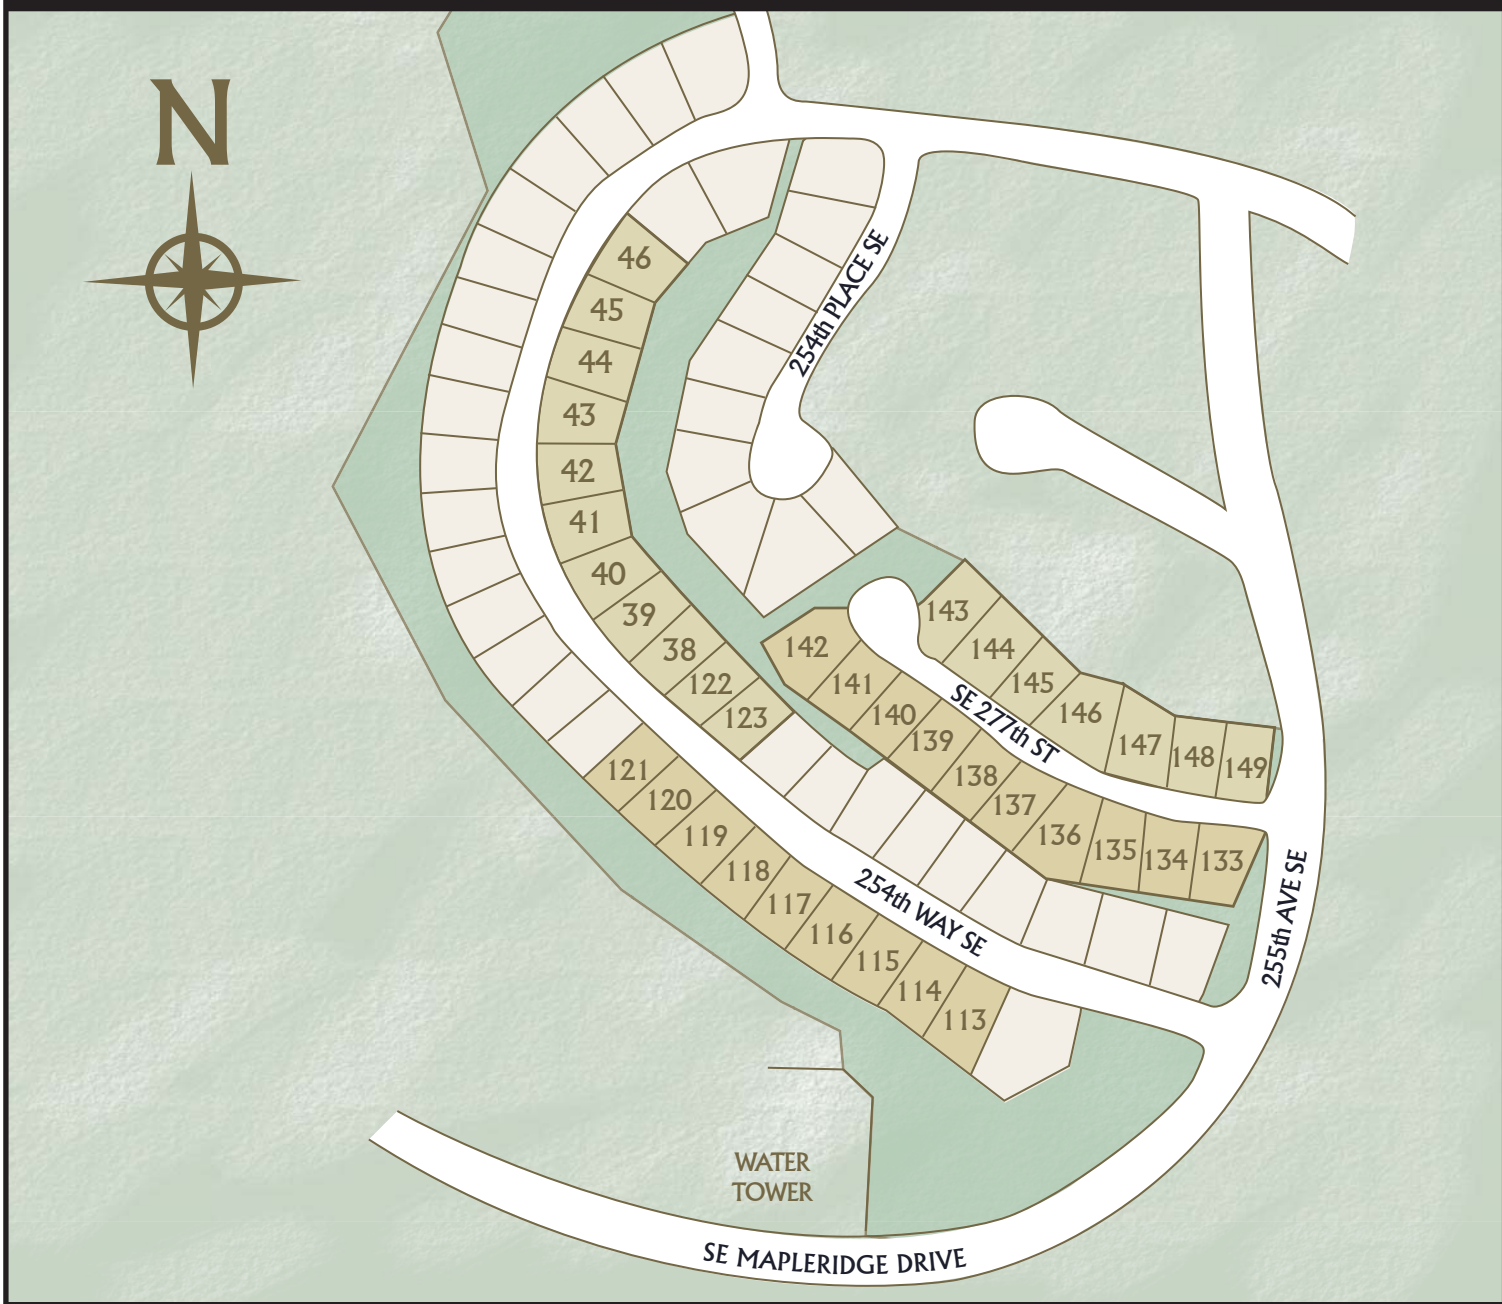

THE PINNACLE

Maple Valley

DIRECTIONS: Northbound I-405 N. take exit 4 and stay right. Turn right on Hwy. 169 toward Maple Valley/ Enumclaw & travel approx. 12.25 mi. Turn left on SE 276th St. into Maple Woods. Follow SE 276th until you reach The Pinnacle.