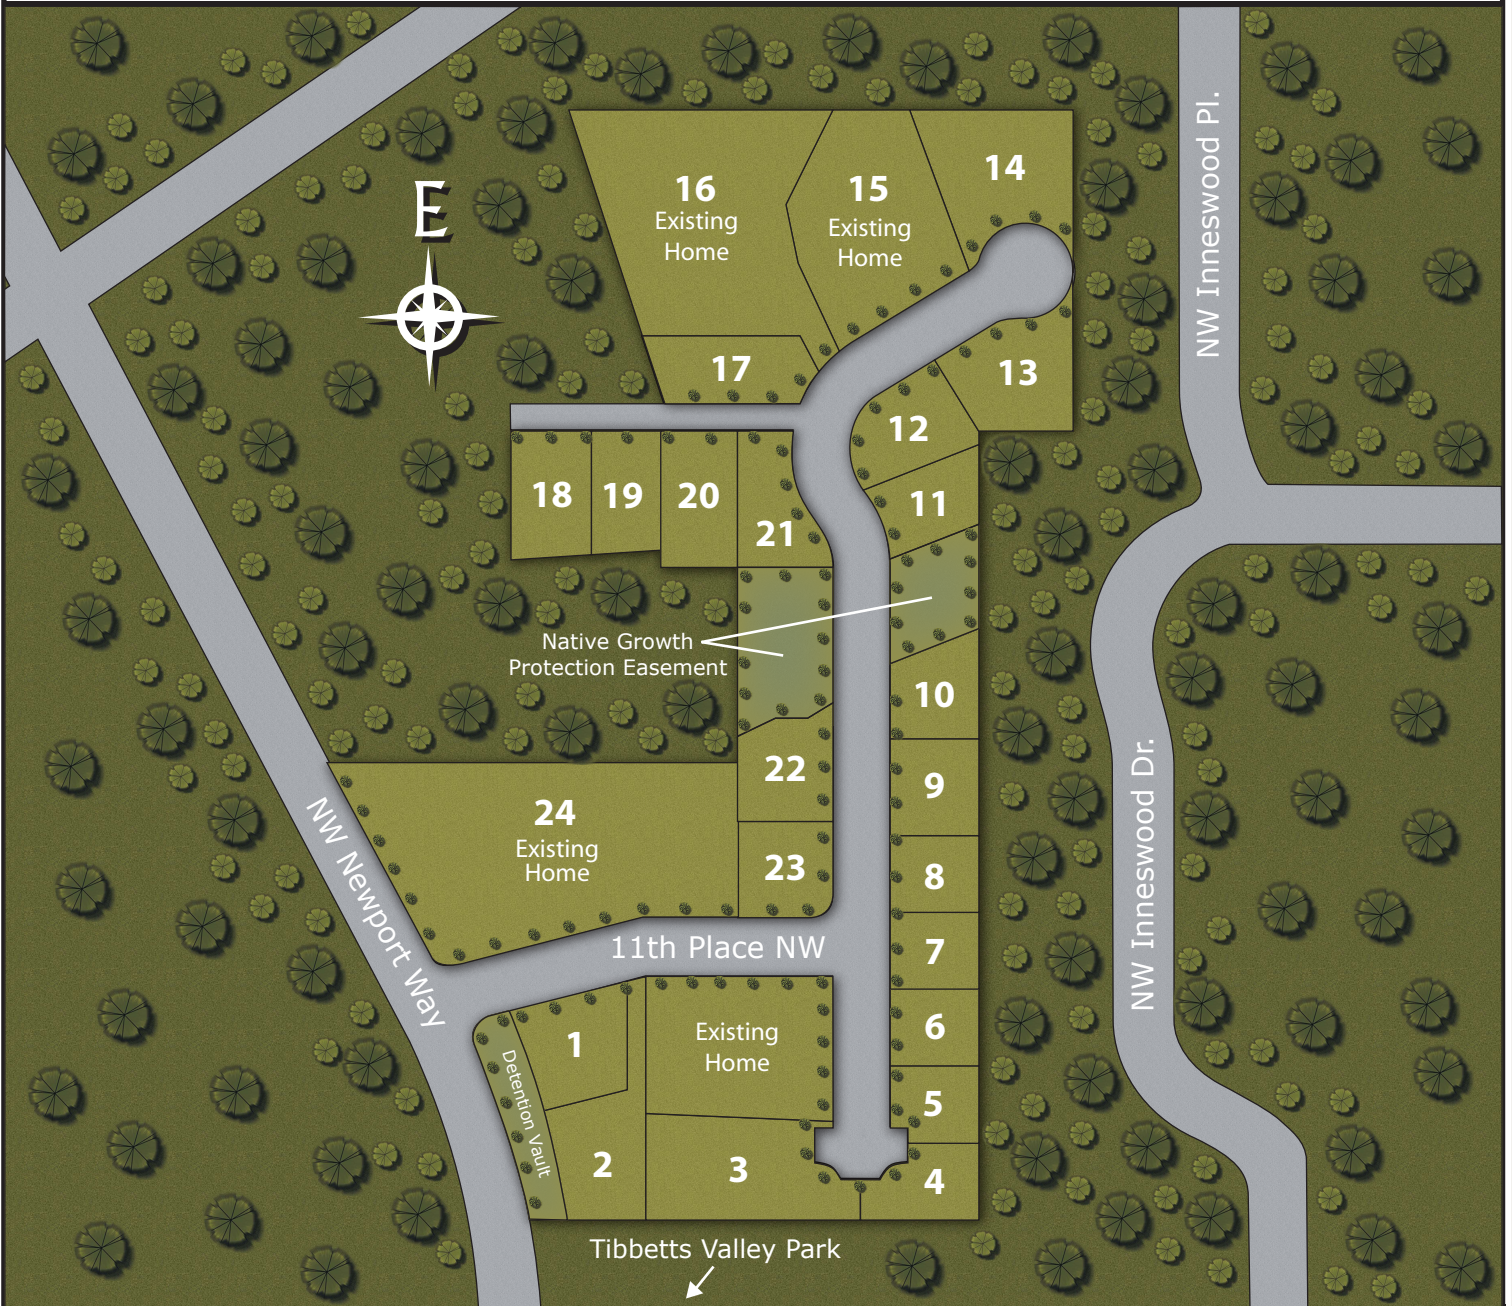

Pickering Hill

Issaquah

DIRECTIONS: From Eastbound I-90 take Exit 15. Turn right 17th Ave NW(AKA: SR-900). Turn East on Newport Way NW. Turn right 11th Place NW. Continue straight into Pickering Hill.

Contact Rosanne Powers
 206.949.9409
 rosannepowers@msn.com