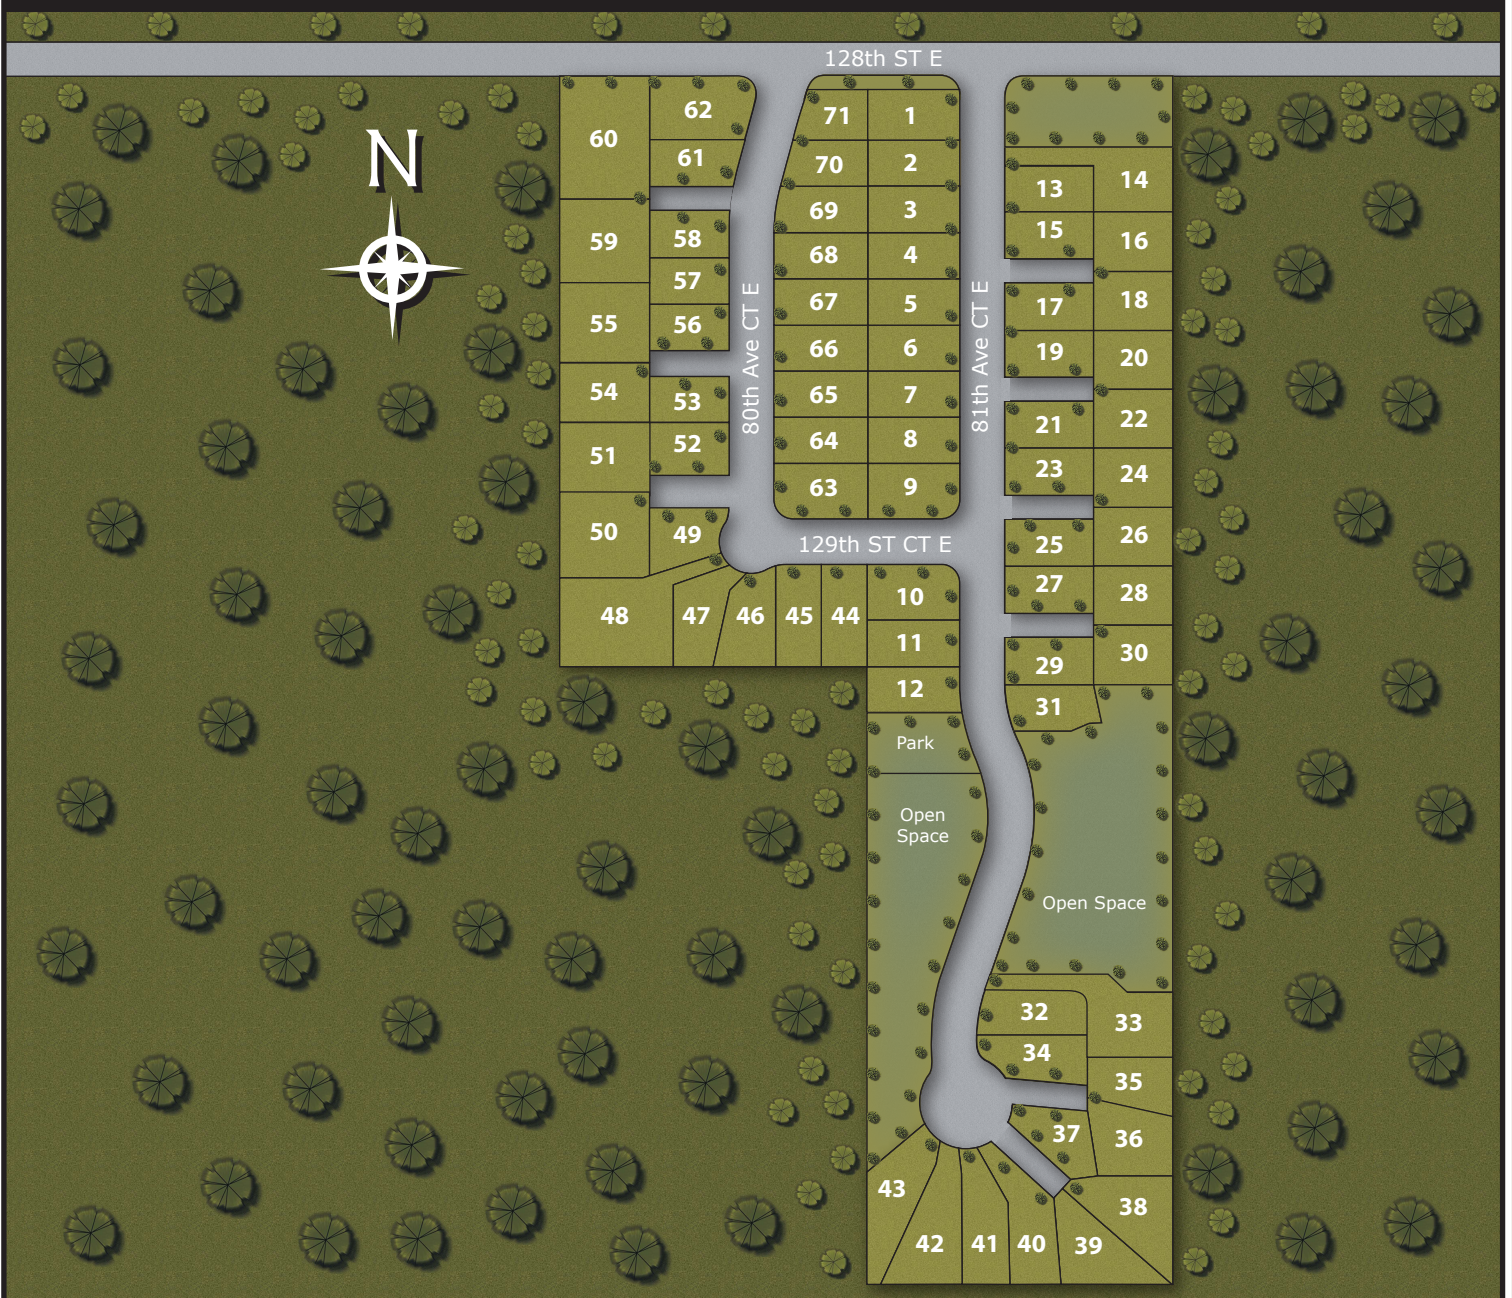

# Lancastle

## ESTATES

Puyallup

**DIRECTIONS:** From Southbound Hwy 167, take the Hwy 512 Exit. Take the South Hill Mall Exit. Turn right on 104th St E. Turn left on 94th Ave E. Turn right on 128th St E. Turn left on 80th Ave Ct E into Lancastle Estates.