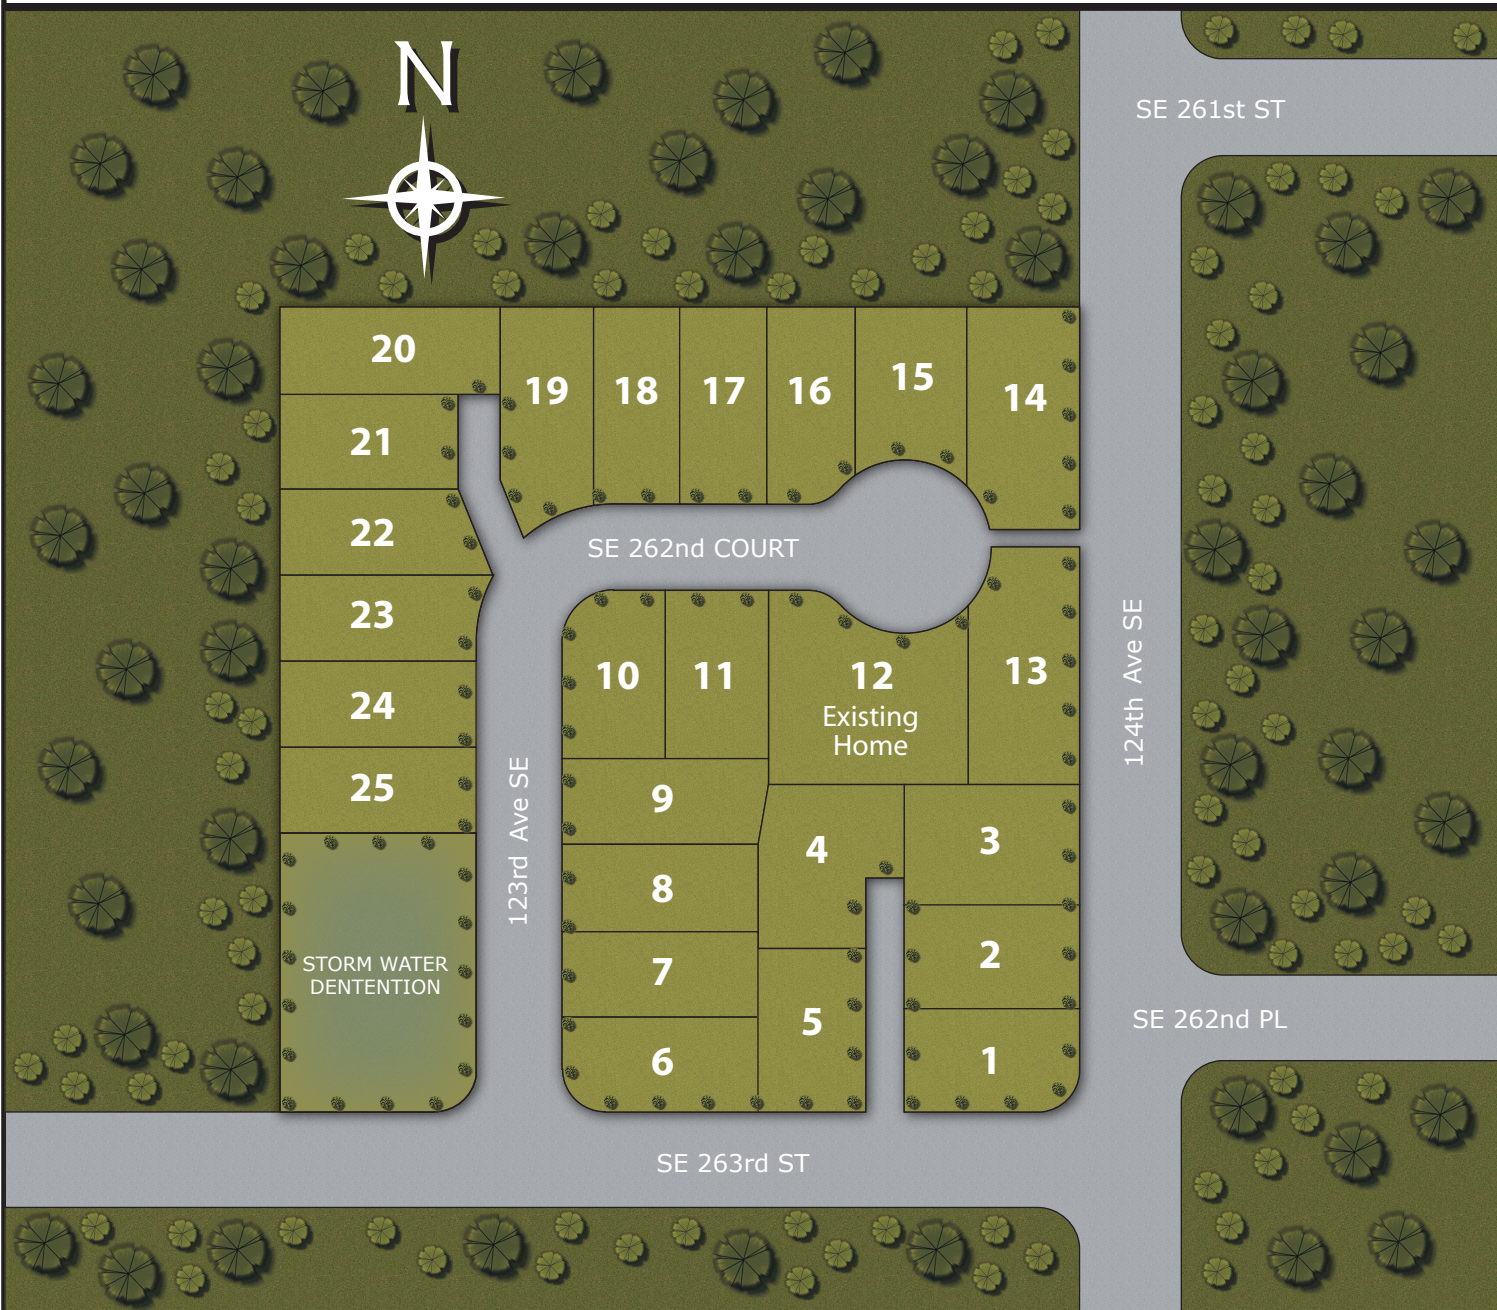

HIGHLAND ESTATES SOUTH

Kent

DIRECTIONS: Southbound Hwy. 167 take the 84th Ave S. Exit (Central Ave N). Turn left on 84th Ave S which becomes Central Ave N. Turn left on E Smith St (516) which becomes Canyon Dr. Just past 104th Ave SE (Benson) veer right onto SE Kent Kangley Rd. Turn left on 124th Ave SE. Turn left on SE 263rd St. Turn right on 123rd Ave SE into the community.