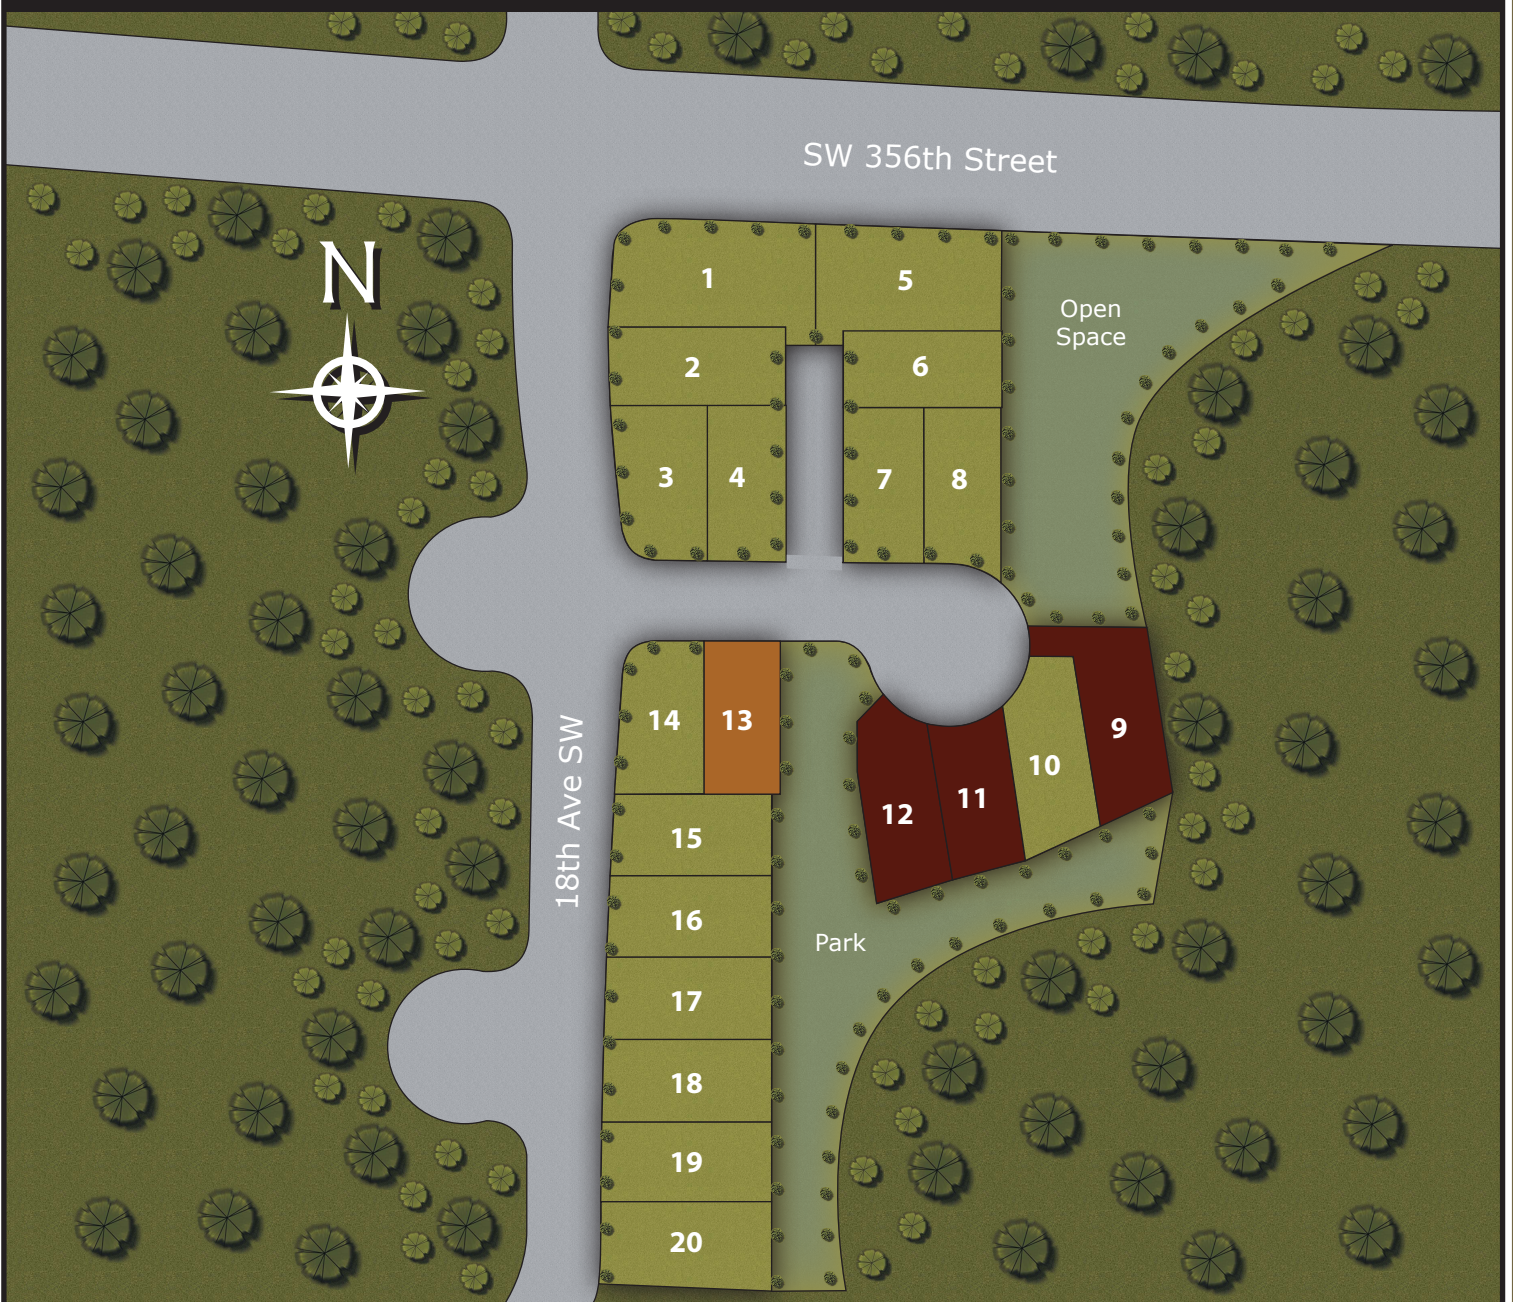

THE GREENS

Federal Way

From Southbound I-5: Take Exit 142B (S 348th St). Turn right on S 348th St. Turn left on Pacific Hwy S (Hwy 99). Turn right on S 356th St. Turn left on 18th Ave SW. The Greens is on the left.