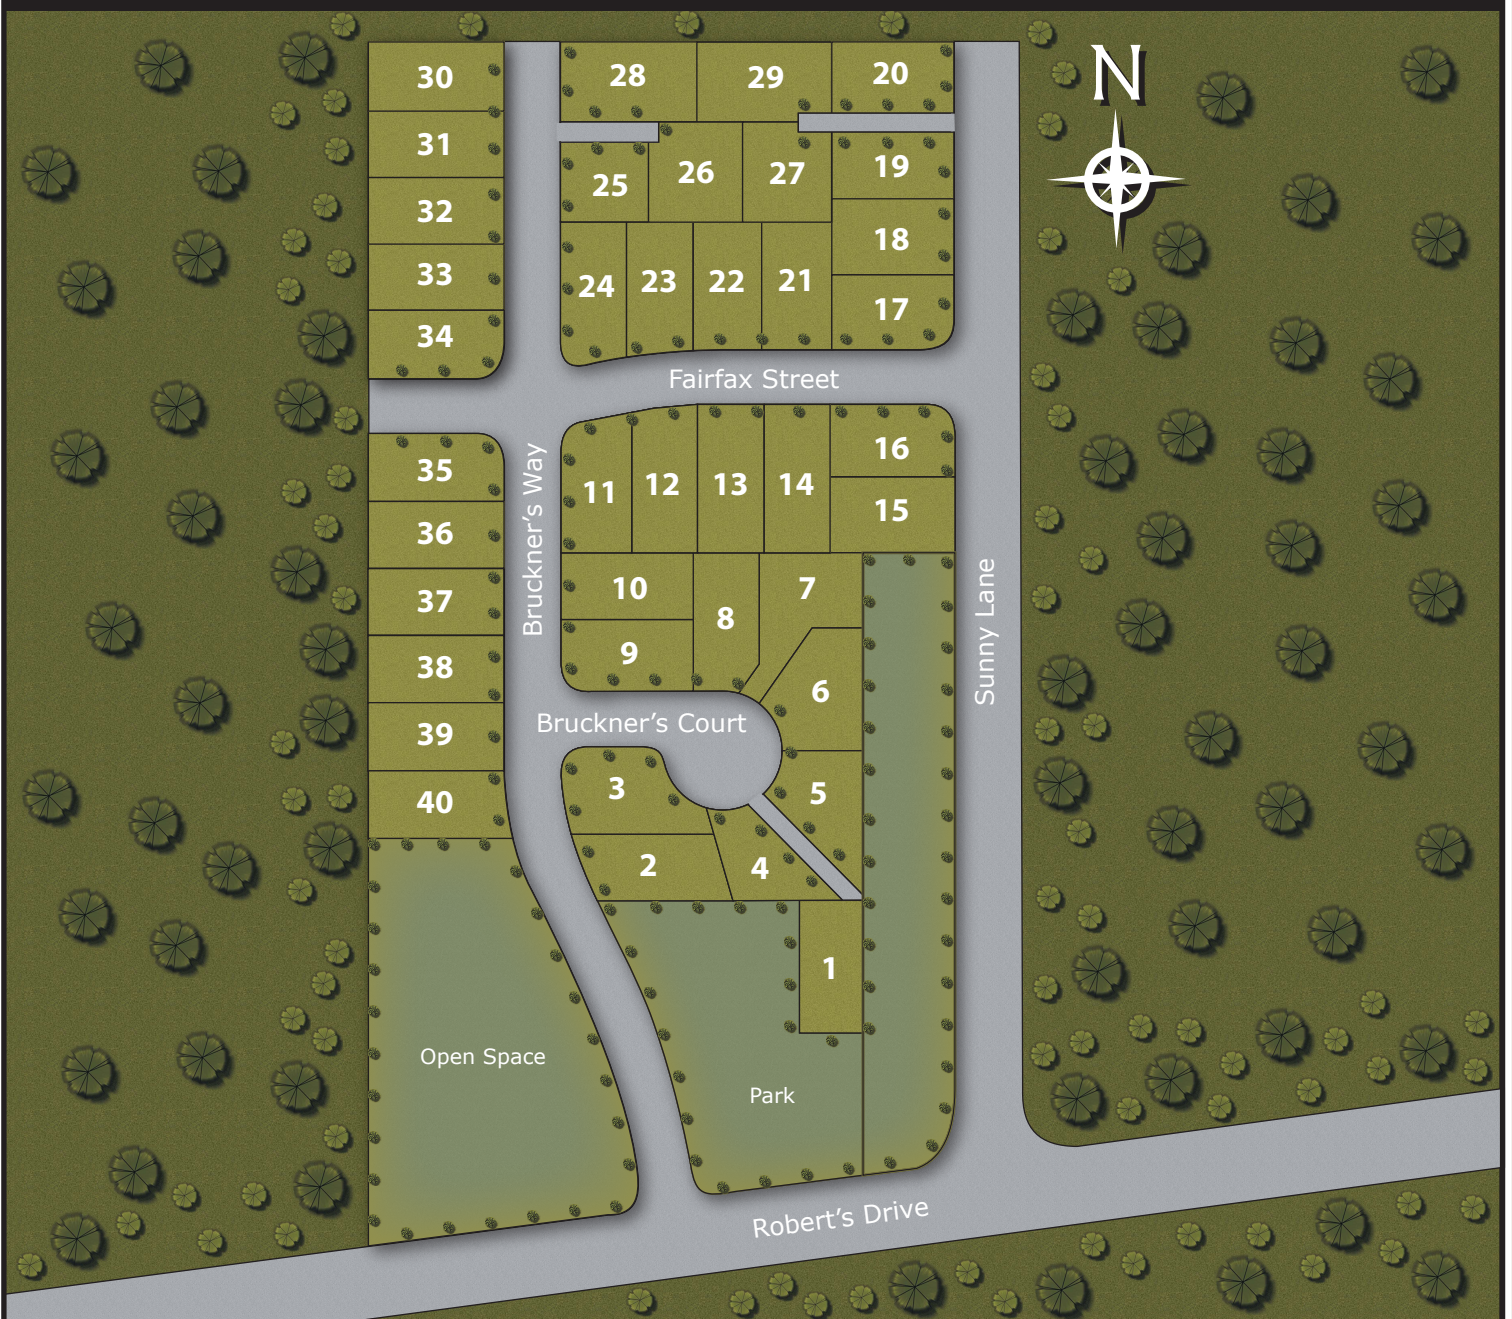

# Eagle Creek

**Black Diamond**

**DIRECTIONS:** From Eastbound SR 18, Take the Maple Valley exit. Turn Right on SE 232nd St. Turn Right on Hwy 169. Right on Robert's Drive (becomes Auburn Black Diamond Rd). Turn Right just past Sunny Lane onto Bruckner's Way into Eagle Creek.