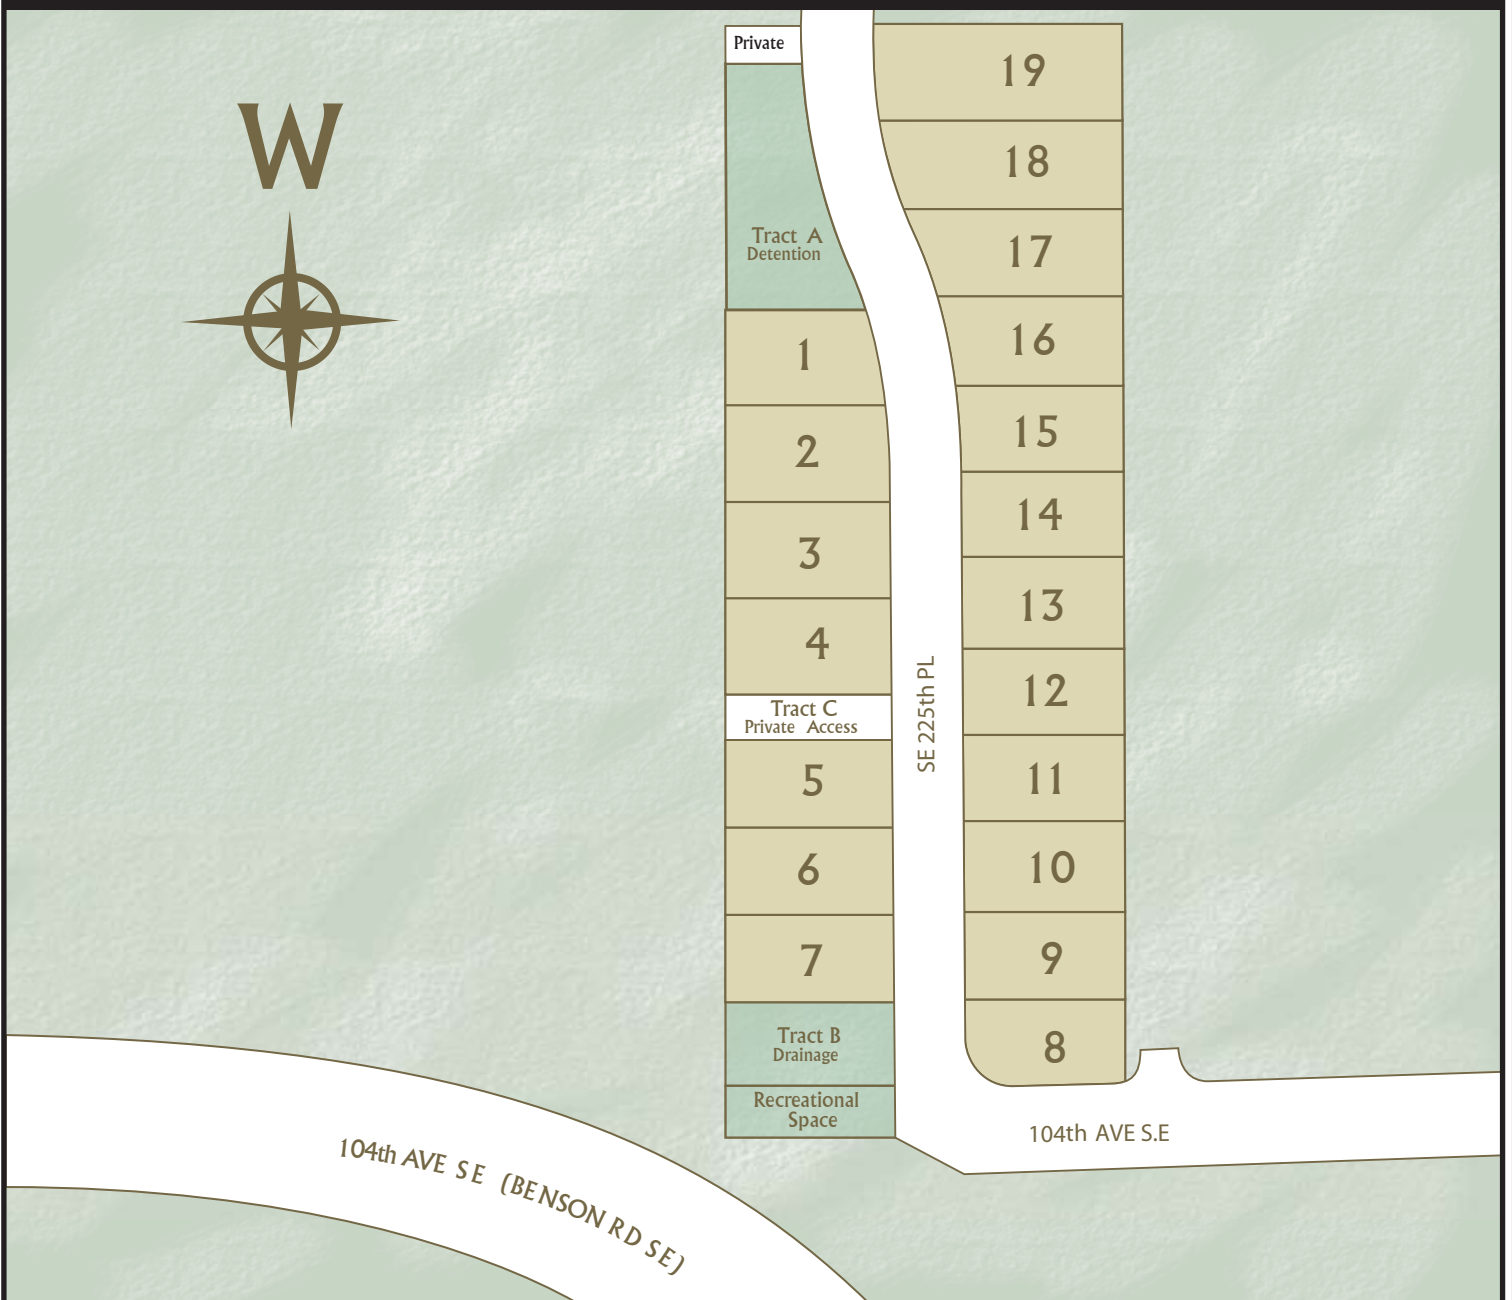

COPPER HILL

Kent

DIRECTIONS: From Southbound SR 167, take the Central Ave S (84th Ave S) and turn left. Turn left on SE 240th St (James St), Turn left on 100th Ave SE, Turn right on 225th Pl. Turn right on SE 225th Pl. into Copper Hill.