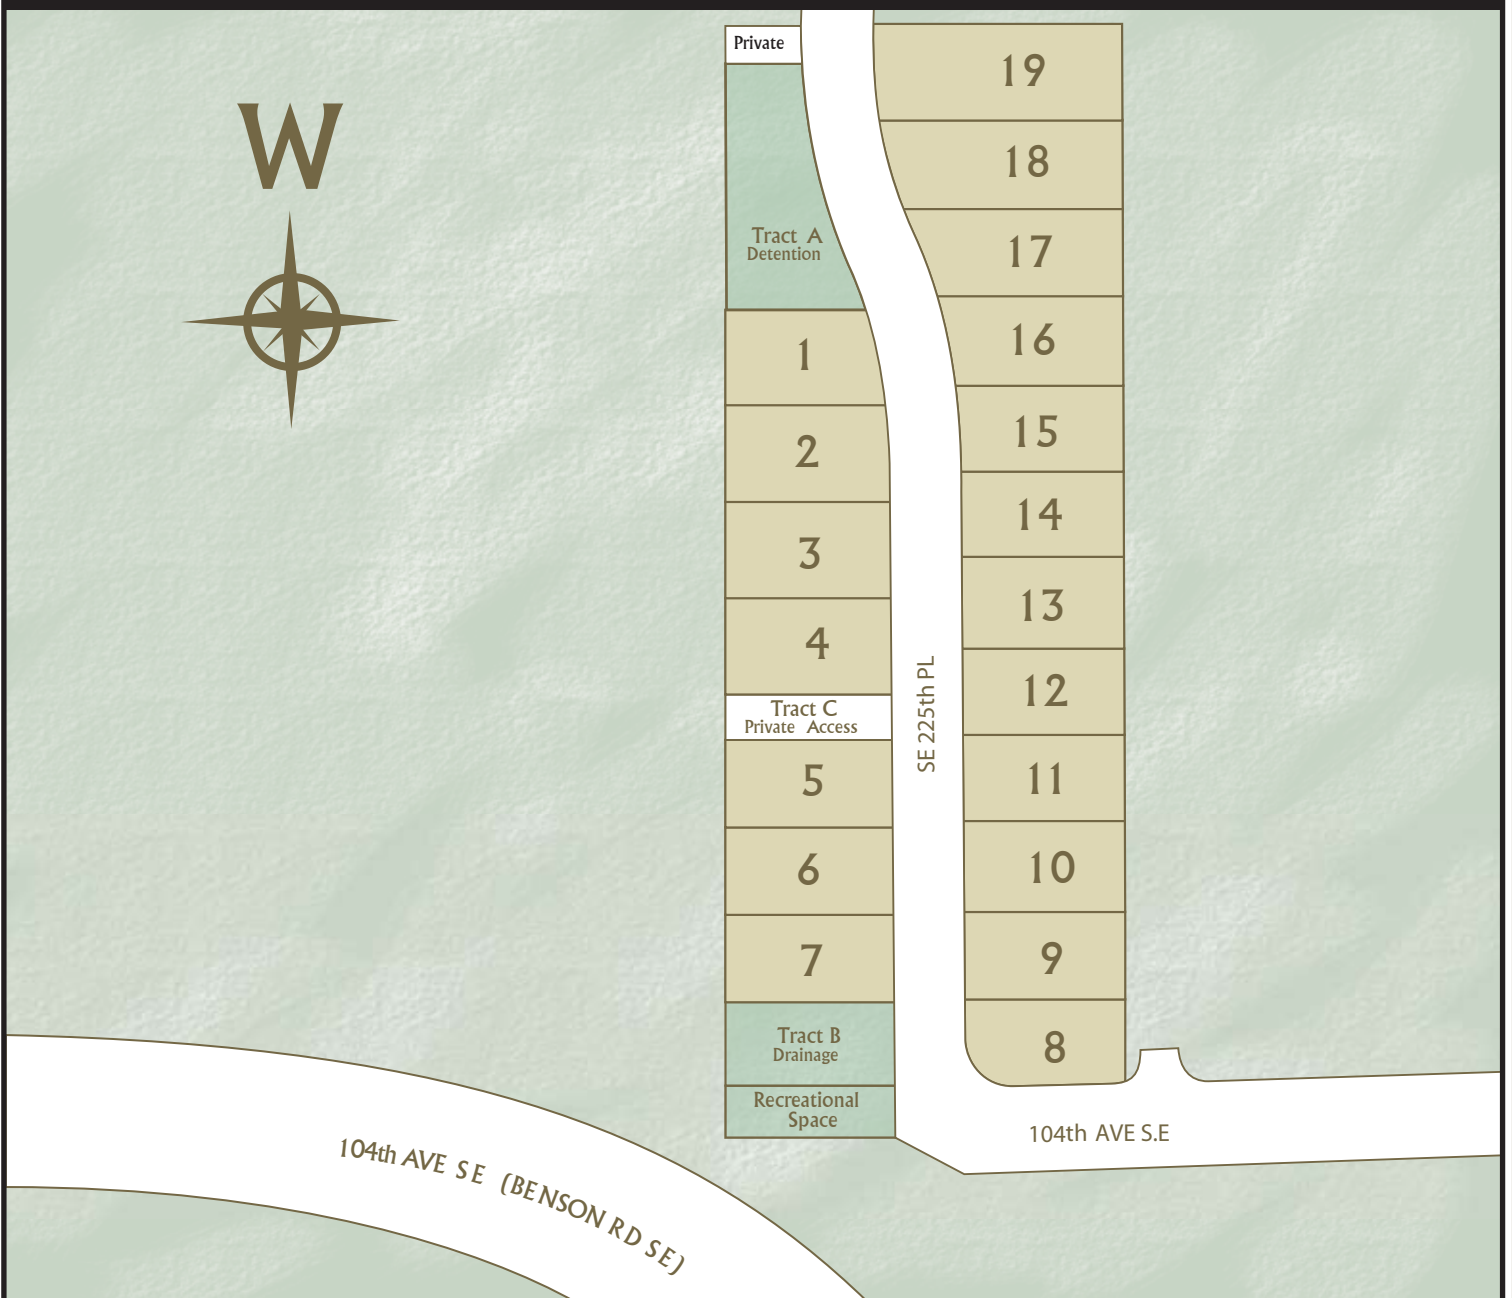

COPPER HILL

Kent

DIRECTIONS: From Southbound SR 167, take the Central Ave S (84th Ave S) and turn left. Turn left on SE 240th St (James St), Turn left on 100th Ave SE, Turn right on 225th Pl. Turn right on SE 225th Pl. into Copper Hill.