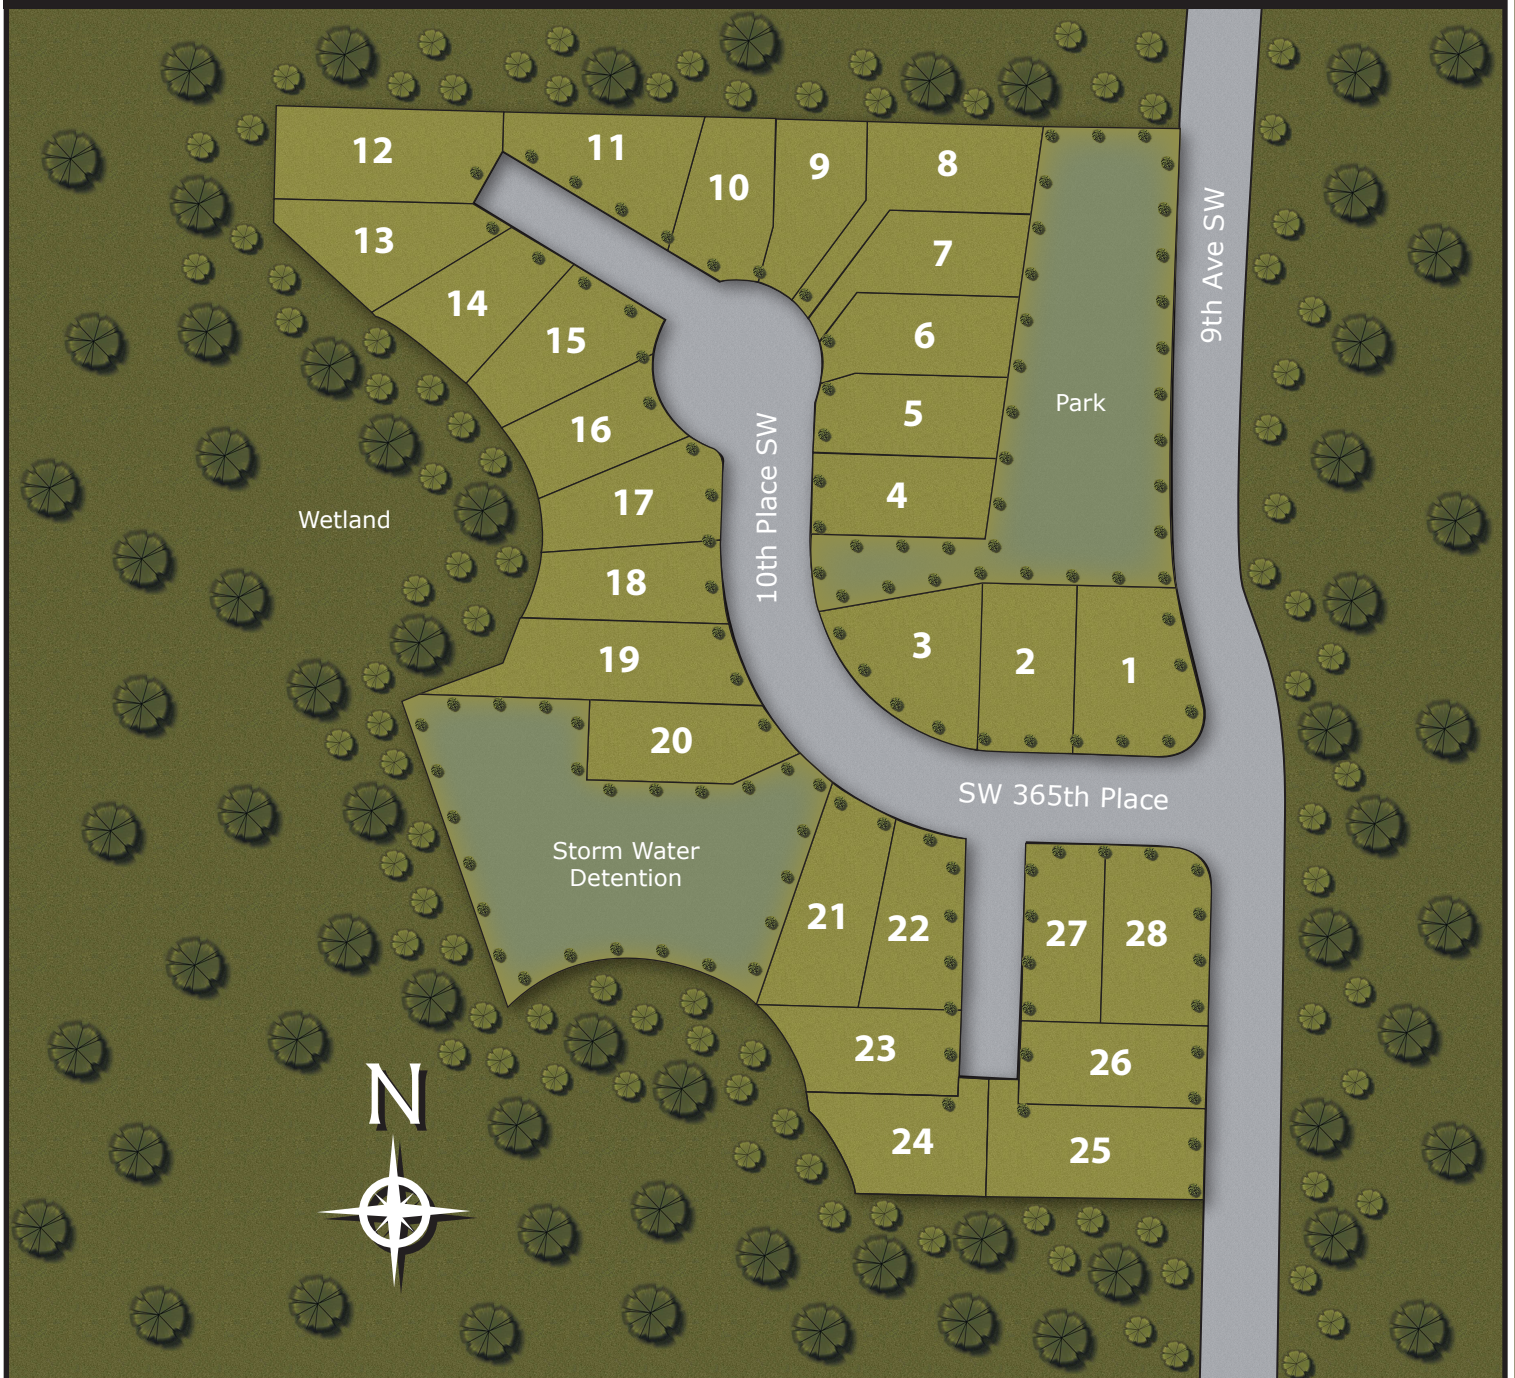

# Brighton Park

Federal Way

From Southbound I-5: Take Exit 142B (S 348th St). Turn right on S 348th St. Turn left onto 1st Ave S. Turn right on S 356th St. Turn left on 8th Ave SW which become 9th Ave SW. Turn left on SW 365th Place into Brighton Park.