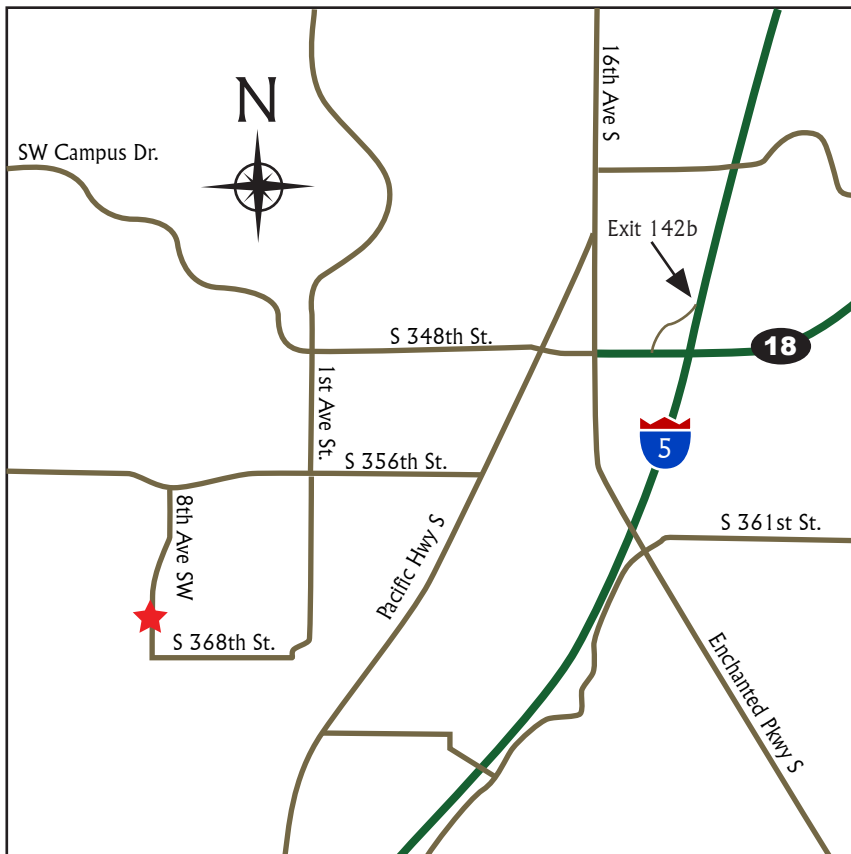

Directions To: Brighton Park

From I-5 Southbound

- START** **1:** Start by traveling Southbound I-5 toward Portland.
- ↑** **2:** Take Exit 142b toward WA-161 S / Puyallup. 0.3 miles
- ↑** **3:** Merge onto S 348th St. 1.1 miles
- ←** **4:** Turn left onto 1st Ave S 0.2 miles
- **5:** Turn Right onto SW 356th St. 0.1 miles
- ←** **6:** Turn left onto 8th Ave SW which turns into 9th Ave SW. 0.5 miles
- **7:** Turn right onto SW 365th Pl continue into Brighton Park. <0.1 miles
- END** **8:** End at 9th Ave SW and SW 365th Pl
Federal Way, WA 98023, US