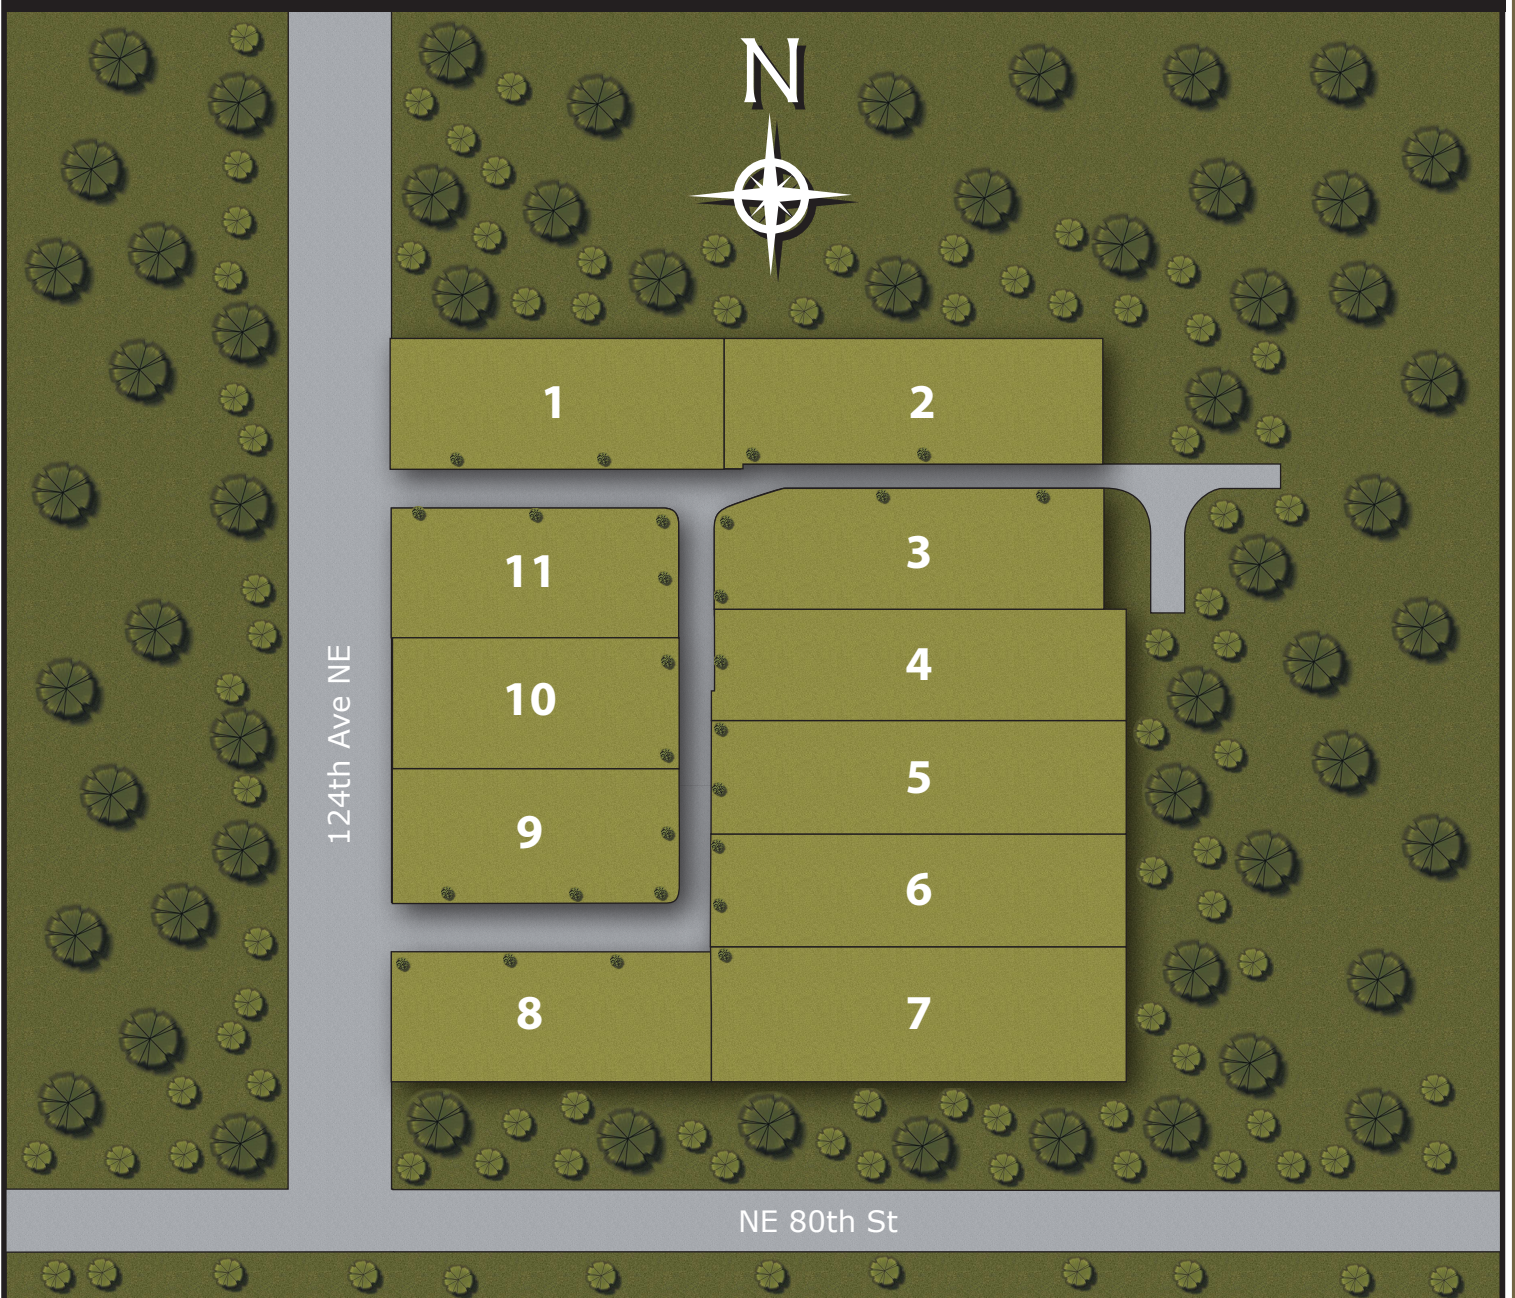

AMBER RIDGE

Kirkland

DIRECTIONS: Northbound I-405, Take Exit 18. Stay right which veers onto Eastbound 908 or Southbound I-405, Take Exit 18. Stay left which loops onto Eastbound 908. Turn right on 124th Ave NE. Turn left into Amber Ridge, just before you reach NE 80th St.